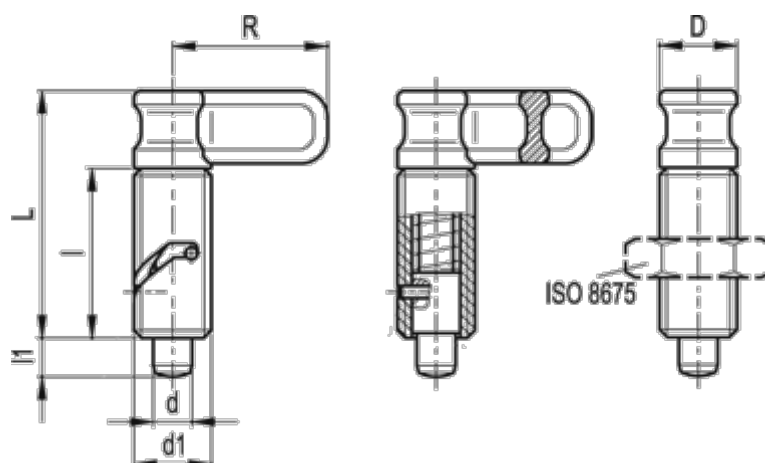

Article number: 20047005

Description: E+G Cam action Indexing plunger  
GN 712-8-M16x1.5-R

## Measures

D	= 16
d -0.02 -0.04	= 8
d1	= M16x1.5
l1	= 8
L approx.	= 51
l min	= 35
R	= 32
Spring pressure end (N)	= 20

Spring pressure preload (N) = 6.5